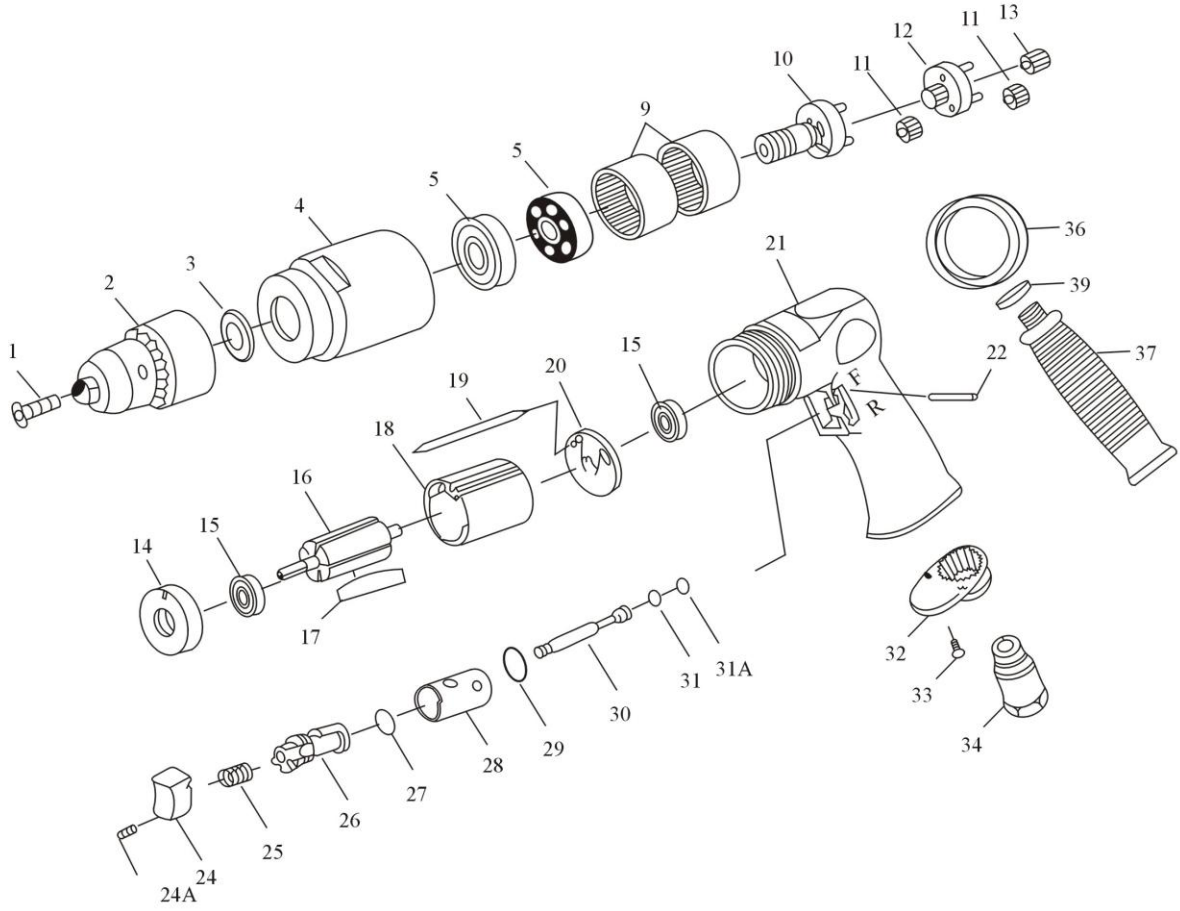

OS-230303R **GAV** HAVALI MATKAP

Item No.	Description	Q'ty	Item No.	Description	Q'ty
1	Chuck Screw	1	21	Housing	1
2	1/2" Keyless Chuck	1	22	Pin	1
3	Chuck Spacer	1	24	Trigger	1
4	Clamp Nut	1	24A	Set Screw	1
5	Ball Bearing	2	25	Valve Spring	1
9	Internal Gear	2	26	Reverse Lever	1
10	Wark Spindle	1	27	O-Ring	1
10A	Needle Roller	6	28	Reverse Bushing	1
11	Idler Gear	6	29	O-Ring	1
12	Reduction Spindle	1	30	Valve Stem	1
12A	Reduction Gear	1	31	O-Ring	1
13	Pinion Gear	1	31A	O-Ring	1
14	Spacer	1	32	Exhaust Diffuser	1
15	Ball Bearing	2	33	Screw	2
16	Rotor	1	34	Air Inlet	1
17	Rotor Balde	5	36	Clamp Ring	1
18	Cylinder	1	37	Dead Handle	1
19	Pin	1	39	Rubber Gasket	1
20	End Plate	1			